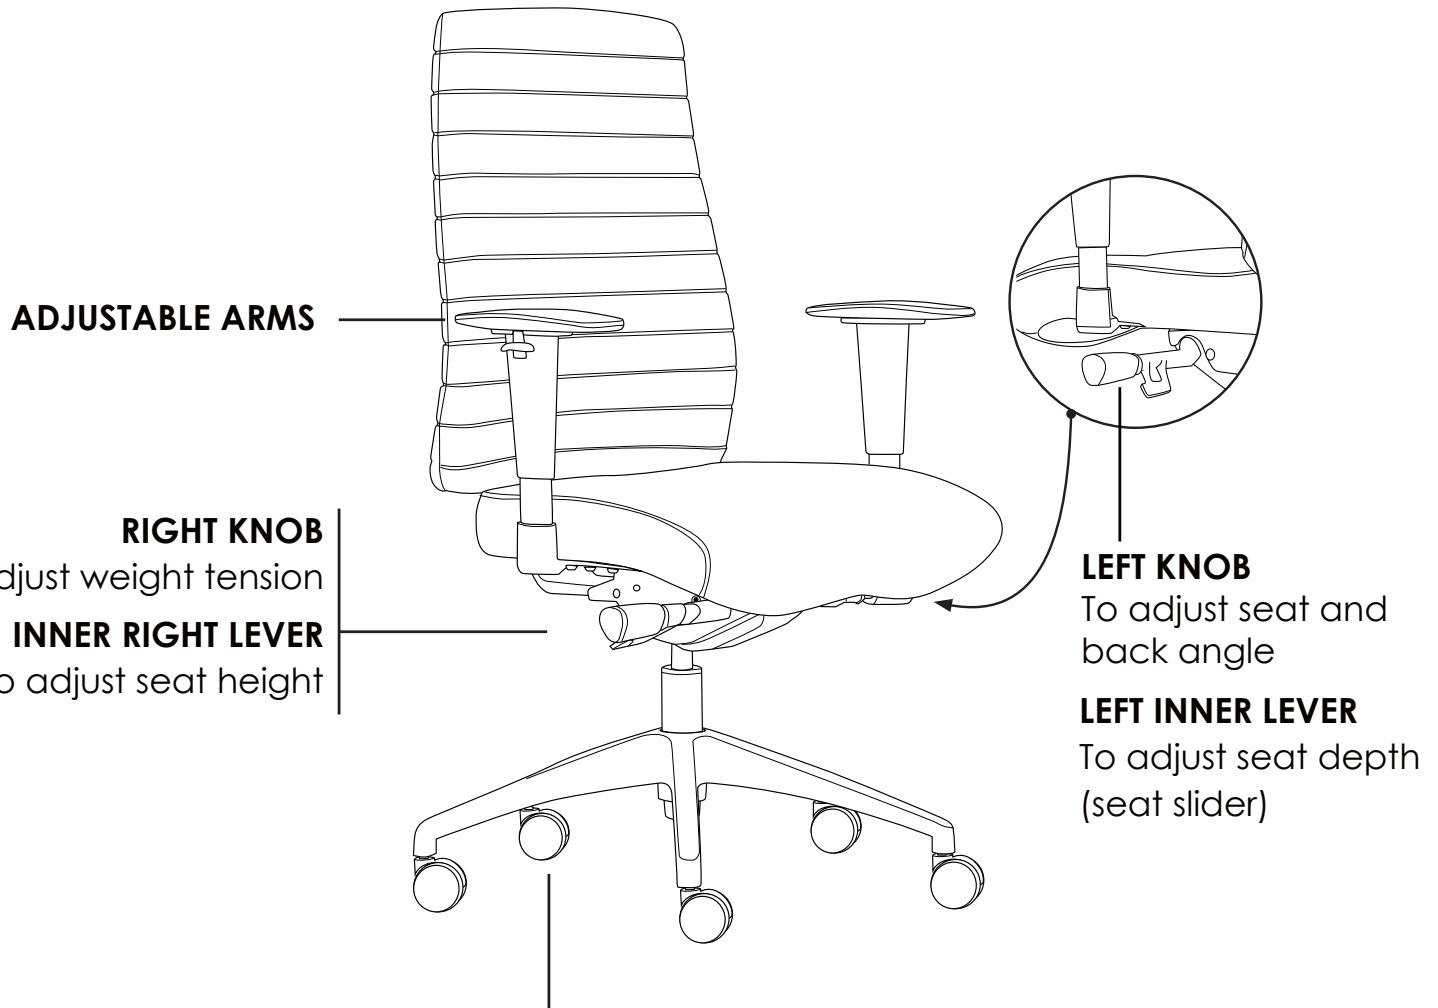

SIENA

» INSTRUCTIONS OF USE

L STYLE[®]
ERGONOMICS AUSTRALIA
NSW | VIC | QLD | WA | HONG KONG | CHINA

X Do not use as a step ladder

INDOOR USE ONLY

700MM BLACK ALUMINIUM 5 STAR BASE WITH CASTORS

Use soft tyred castors for tiles
Use hard tyred castors for carpet